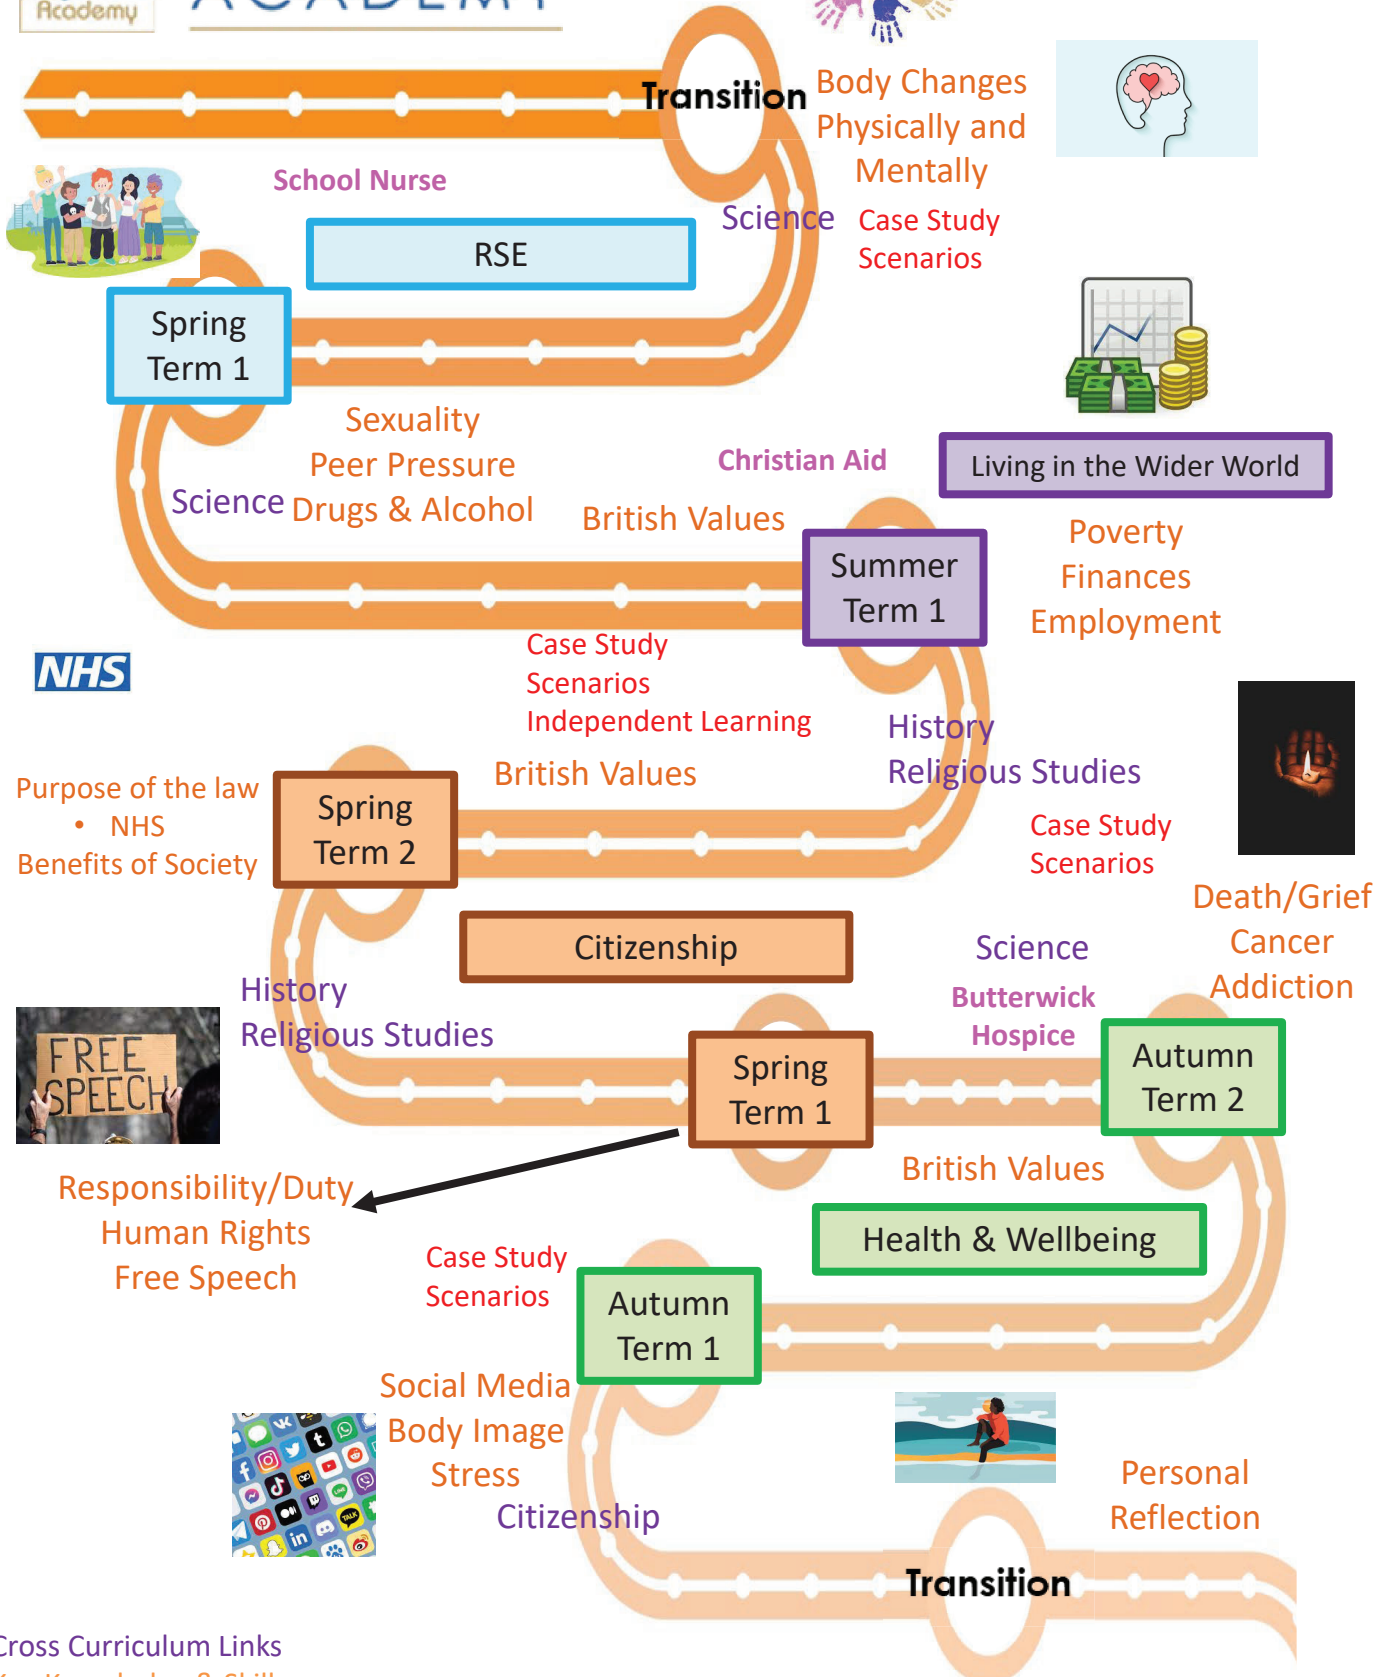

King James I ACADEMY

My LEARNING JOURNEY PSHE – Year 8

Cross Curriculum Links
 Key Knowledge & Skills
 Active Reading